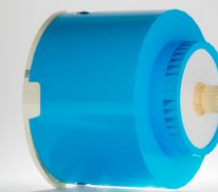

RX 1010
Model Faucet

RX 1006
Model Faucet

RX 1005
Model Faucet

RO Faucet
(Black)

RO Faucet
(Silver)

Movable RO Faucet

RX 1007
Model Faucet

RX 1008
Model Faucet

PIANO OPERATOR

Pull Out Faucet
(Silver)

Pull Out Faucet
(Black)

Basket

PIANO OPERATOR
SPINDLE

REGULAR SILVER
OPERATOR

OPERATOR SPINDLE

Basket