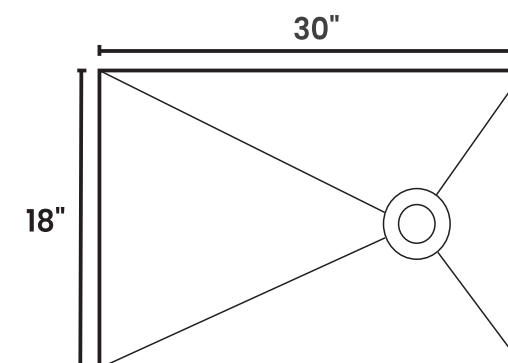

ROREX
THE ART OF UTILITY

ROREX
THE ART OF UTILITY

www.rorexindia.com

DETAILS

MODEL NAME : RX 1001
 MATERIAL : SS 304
 SIZE : L 750 W 450 H 225 (30*18*9 INCH)
 COLOR : PVD GUNBLACK (HONEY COMB)
 STEEL THICKNESS : 3MM + 1MM

MRP : 30,000 /-

RX 1002

INSTALLATION

Top Mount Flush Mount Under Mount

Accessories

DETAILS

MODEL NAME : RX 1003
 MATERIAL : SS 304
 SIZE : 600*450*225MM (24*18*9 INCH)
 COLOR : PVD GUNBLACK (HONEY COMB)
 STEEL THICKNESS : 3MM + 1MM

MRP : 25,000 /-

DETAILS

MODEL NAME : RX 1004
 MATERIAL : SS 304
 SIZE : 600*450*225MM (24*18*9 INCH)
 COLOR : SS BRUSHED (HONEY COMB)
 STEEL THICKNESS : 3MM + 1MM

INSTALLATION

Top Mount Flush Mount Under Mount