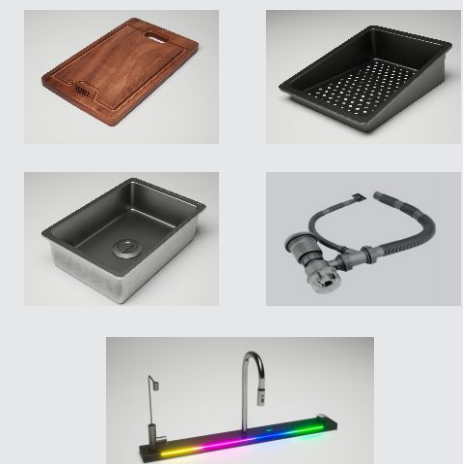

RX 1010

INSTALLATION

Top Mount Flush Mount Under Mount

Accessories

KITCHEN SINK ACCESSORIES

Glass Washer

Soap Dispenser
(Black)

Soap Dispenser
(Silver)

RX 1010
Model Faucet

RX 1006
Model Faucet

RX 1005
Model Faucet

RO Faucet
(Black)

RO Faucet
(Silver)

Movable RO Faucet

RX 1007
Model Faucet

RX 1008
Model Faucet