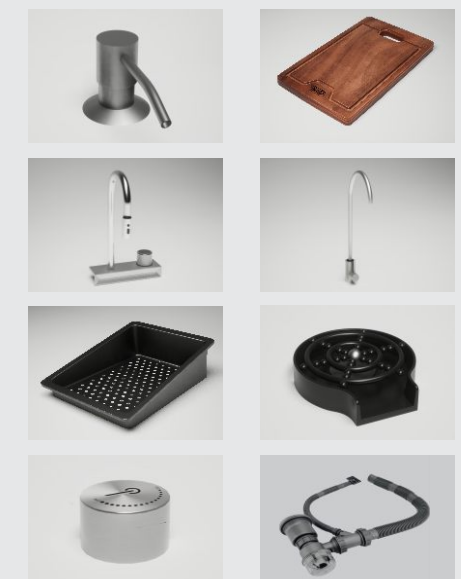

MRP : 25,000 /-

DETAILS

MODEL NAME : RX 1004
 MATERIAL : SS 304
 SIZE : 600*450*225MM (24*18*9 INCH)
 COLOR : SS BRUSHED (HONEY COMB)
 STEEL THICKNESS : 3MM + 1MM

INSTALLATION

Top Mount Flush Mount Under Mount

Accessories

RX 1004

DETAILS

MODEL NAME : RX 1005
 MATERIAL : SS 304
 SIZE : L 750 W 450 H 225 (30*18*9 INCH)
 COLOR : PVD GUN BLACK (HONEY COMB)
 STEEL THICKNESS : 3MM + 1MM

MRP : 55,000 /-

RX 1005

INSTALLATION