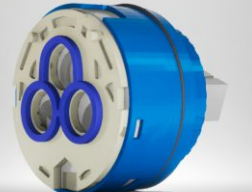

PIANO OPERATOR

Pull Out Faucet
(Silver)

Pull Out Faucet
(Black)

Basket

PIANO OPERATOR
SPINDLE

REGULAR SILVER
OPERATOR

OPERATOR SPINDLE

Basket