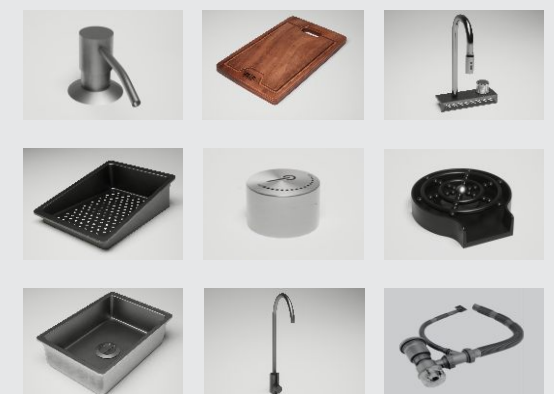

ROREX
THE ART OF UTILITY

ROREX
THE ART OF UTILITY

www.rorexindia.com

DETAILS

MODEL NAME : RX 1001
 MATERIAL : SS 304
 SIZE : L 750 W 450 H 225 (30*18*9 INCH)
 COLOR : PVD GUNBLACK (HONEY COMB)
 STEEL THICKNESS : 3MM + 1MM

MRP : 30,000 /-

RX 1001

INSTALLATION

Top Mount Flush Mount Under Mount

Accessories

DETAILS

MODEL NAME : RX 1002
MATERIAL : SS 304
SIZE : L 750 W 450 H 225 (30*18*9 INCH)
COLOR : SS BRUSHED (HONEY COMB)
STEEL THICKNESS : 3MM + 1MM

MRP : 30,000 /-

RX 1002

INSTALLATION

Top Mount Flush Mount Under Mount

Accessories

DETAILS

MODEL NAME : RX 1003
 MATERIAL : SS 304
 SIZE : 600*450*225MM (24*18*9 INCH)
 COLOR : PVD GUNBLACK (HONEY COMB)
 STEEL THICKNESS : 3MM + 1MM