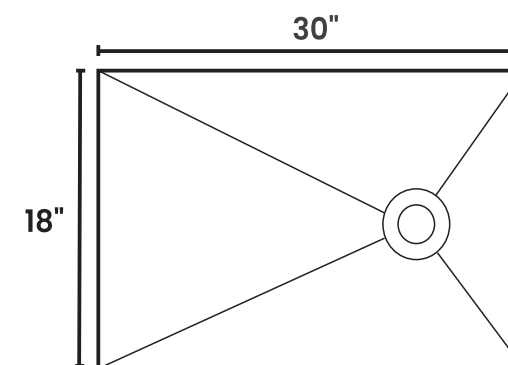

MRP : 25,000 /-

DETAILS

MODEL NAME : RX 1004
 MATERIAL : SS 304
 SIZE : 600*450*225MM (24*18*9 INCH)
 COLOR : SS BRUSHED (HONEY COMB)
 STEEL THICKNESS : 3MM + 1MM

INSTALLATION

Top Mount Flush Mount Under Mount

Accessories

RX 1004

DETAILS

MODEL NAME : RX 1005
 MATERIAL : SS 304
 SIZE : L 750 W 450 H 225 (30*18*9 INCH)
 COLOR : PVD GUN BLACK (HONEY COMB)
 STEEL THICKNESS : 3MM + 1MM

MRP : 55,000 /-

RX 1005

INSTALLATION

Top Mount

Flush Mount

Accessories

DETAILS

MODEL NAME : RX 1006
 MATERIAL : SS 304
 SIZE : L 750 W 450 H 225 (30*18*9 INCH)
 COLOR : SATIN (HONEY COMB)
 STEEL THICKNESS : 3MM + 1MM

MRP : 55,000 /-

RX 1006

INSTALLATION