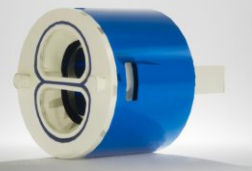

PIANO SWITCH
SPINDLE