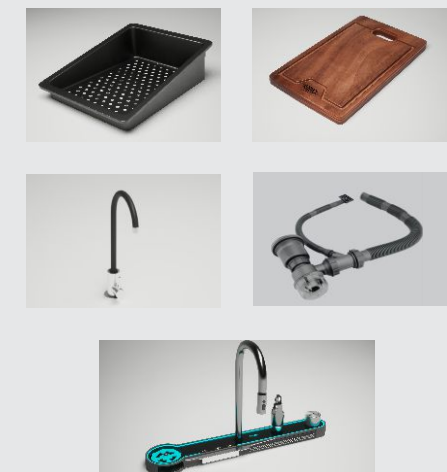

MODEL NAME : RX 1008
MATERIAL : SS 304
STAINLESS STEEL
SIZE : 600*450*225MM (24*18*9 INCH)
COLOR : PVD GUN BLACK (HONEY COMB)
STEEL THICKNESS : 3MM + 1MM

RX 1008

INSTALLATION

Top Mount Flush Mount Under Mount

Accessories

DETAILS

MODEL NAME : RX 1009
 MATERIAL : SS 304 STAINLESS STEEL
 SIZE : 600*450*225MM (24*18*9 INCH)
 COLOR : SATIN (HONEY COMB)
 STEEL THICKNESS : 3MM + 1MM

MRP : 45,000 /-

RX 1009

INSTALLATION