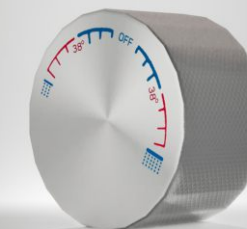

PIANO OPERATOR

Pull Out Faucet
(Silver)

Pull Out Faucet
(Black)

Basket

PIANO OPERATOR
SPINDLE

REGULAR SILVER
OPERATOR

OPERATOR SPINDLE

Basket