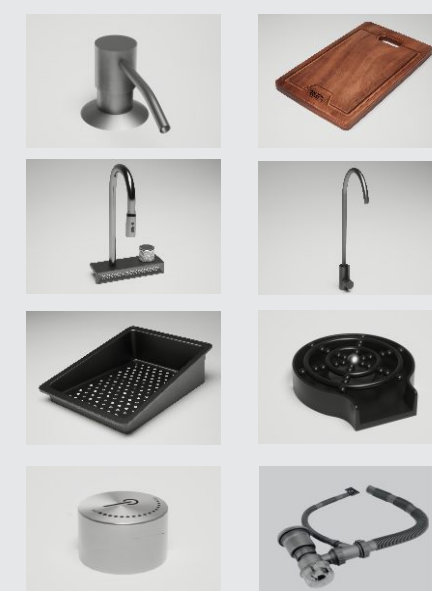

MRP : 25,000 /-

INSTALLATION

Top Mount Flush Mount Under Mount

Accessories

RX 1003

Intelligent sink is a great product of smart idea and new technology rorex is not only the leading company in this area, but also one of the companies who draft the production Standard of this kind of product

MRP : 25,000 /-

DETAILS

MODEL NAME : RX 1004
 MATERIAL : SS 304
 SIZE : 600*450*225MM (24*18*9 INCH)
 COLOR : SS BRUSHED (HONEY COMB)
 STEEL THICKNESS : 3MM + 1MM

INSTALLATION

Top Mount Flush Mount Under Mount