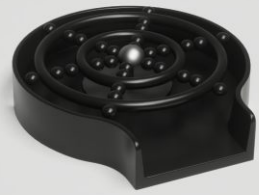

Top Mount Flush Mount Under Mount

Accessories

DETAILS

MRP : 1,10,000 /-

- MODEL NAME** : RX 1010
- MATERIAL** : 304 STAINLESS STEEL
- SIZE** : L 750 W 450 H 225 (30*18*9 INCH)
- COLOR** : PVD GUN BLACK (HONEY COMB)
- STEEL THICKNESS** : 3MM + 1MM

RX 1010

INSTALLATION

Top Mount Flush Mount Under Mount

Accessories

KITCHEN SINK ACCESSORIES

Glass Washer

Soap Dispenser
(Black)

Soap Dispenser
(Silver)

RX 1010
Model Faucet

RX 1006
Model Faucet

RX 1005
Model Faucet

RO Faucet
(Black)

RO Faucet
(Silver)

Movable RO Faucet

RX 1007
Model Faucet

RX 1008
Model Faucet