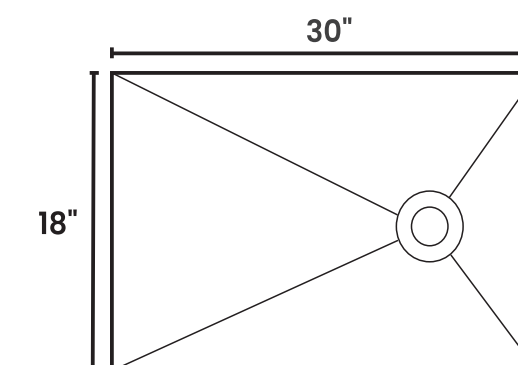

INSTALLATION