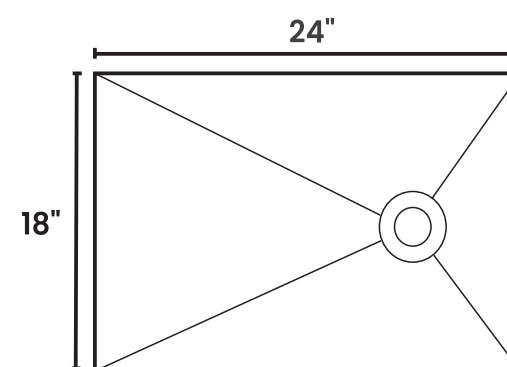

Top Mount   Flush Mount   Under Mount