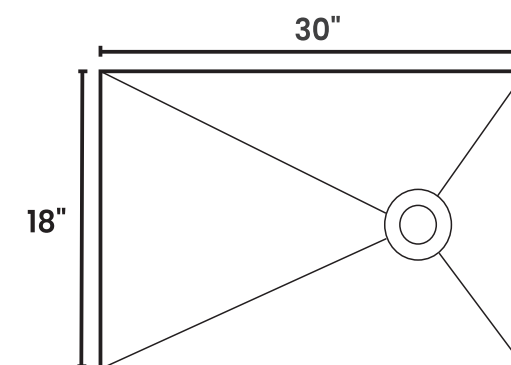

INSTALLATION