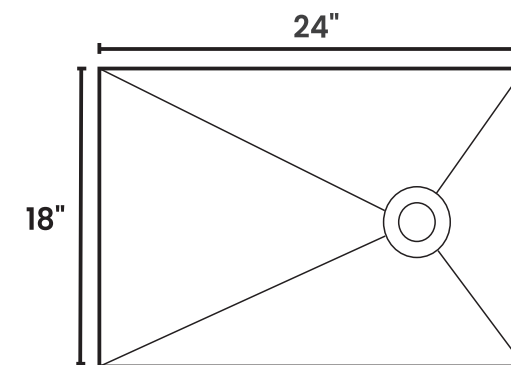

ROREX
THE ART OF UTILITY

ROREX
THE ART OF UTILITY

www.rorexindia.com

DETAILS

MODEL NAME : RX 1001
 MATERIAL : SS 304
 SIZE : L 750 W 450 H 225 (30*18*9 INCH)
 COLOR : PVD GUNBLACK (HONEY COMB)
 STEEL THICKNESS : 3MM + 1MM

MRP : 25,000 /-

DETAILS

MODEL NAME : RX 1004
 MATERIAL : SS 304
 SIZE : 600*450*225MM (24*18*9 INCH)
 COLOR : SS BRUSHED (HONEY COMB)
 STEEL THICKNESS : 3MM + 1MM

INSTALLATION

Top Mount Flush Mount Under Mount

Top Mount

Flush Mount

Accessories

DETAILS

MODEL NAME : RX 1006
 MATERIAL : SS 304
 SIZE : L 750 W 450 H 225 (30*18*9 INCH)
 COLOR : SATIN (HONEY COMB)
 STEEL THICKNESS : 3MM + 1MM

MRP : 55,000 /-

RX 1006

INSTALLATION