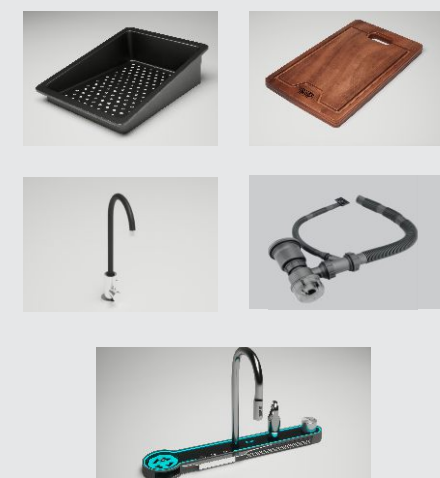

Accessories