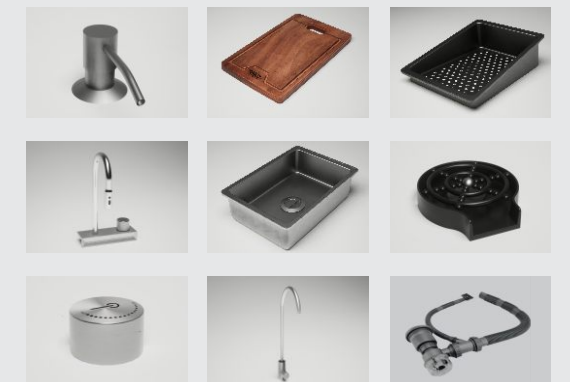

MRP : 30,000 /-

RX 1001

INSTALLATION

Top Mount Flush Mount Under Mount

Accessories

DETAILS

MODEL NAME : RX 1002
MATERIAL : SS 304
SIZE : L 750 W 450 H 225 (30*18*9 INCH)
COLOR : SS BRUSHED (HONEY COMB)
STEEL THICKNESS : 3MM + 1MM

MRP : 30,000 /-

RX 1002

INSTALLATION

Top Mount Flush Mount Under Mount

Accessories

DETAILS

MODEL NAME : RX 1003
 MATERIAL : SS 304
 SIZE : 600*450*225MM (24*18*9 INCH)
 COLOR : PVD GUNBLACK (HONEY COMB)
 STEEL THICKNESS : 3MM + 1MM

MRP : 25,000 /-

INSTALLATION

Top Mount Flush Mount Under Mount

Accessories

RX 1003

Intelligent sink is a great product of smart idea and new technology rorex is not only the leading company in this area, but also one of the companies who draft the production Standard of this kind of product

MRP : 25,000 /-

DETAILS

MODEL NAME : RX 1004
 MATERIAL : SS 304
 SIZE : 600*450*225MM (24*18*9 INCH)
 COLOR : SS BRUSHED (HONEY COMB)
 STEEL THICKNESS : 3MM + 1MM

INSTALLATION

Top Mount Flush Mount Under Mount