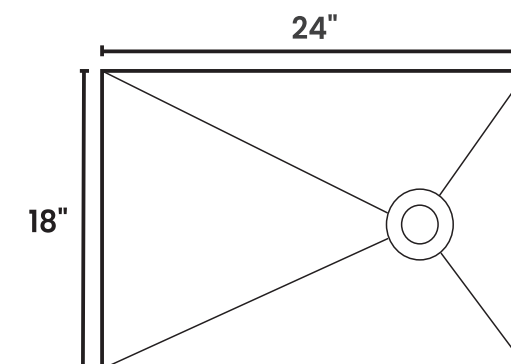

MODEL NAME : RX 1008
MATERIAL : SS 304
STAINLESS STEEL
SIZE : 600*450*225MM (24*18*9 INCH)
COLOR : PVD GUN BLACK (HONEY COMB)
STEEL THICKNESS : 3MM + 1MM

RX 1008

INSTALLATION

Top Mount Flush Mount Under Mount

Accessories

DETAILS

MODEL NAME : RX 1009
 MATERIAL : SS 304 STAINLESS STEEL
 SIZE : 600*450*225MM (24*18*9 INCH)
 COLOR : SATIN (HONEY COMB)
 STEEL THICKNESS : 3MM + 1MM

MRP : 45,000 /-

RX 1009

INSTALLATION