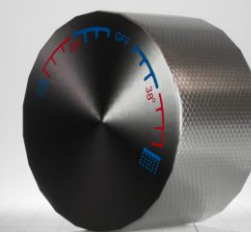

REGULAR BLACK
OPERATOR