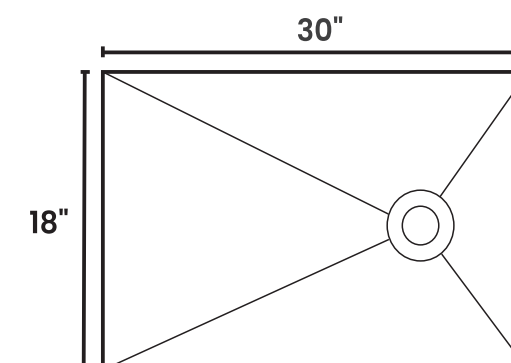

Top Mount   Flush Mount   Under Mount