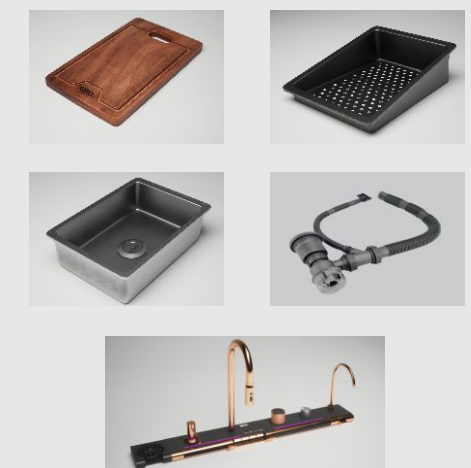

MRP : 65,000 /-

RX 1007

INSTALLATION

Top Mount

Flush Mount

Accessories

DETAILS

MRP : 45,000 /-

MODEL NAME : RX 1008
MATERIAL : SS 304
STAINLESS STEEL
SIZE : 600*450*225MM (24*18*9 INCH)
COLOR : PVD GUN BLACK (HONEY COMB)
STEEL THICKNESS : 3MM + 1MM

RX 1008

INSTALLATION

Top Mount Flush Mount Under Mount