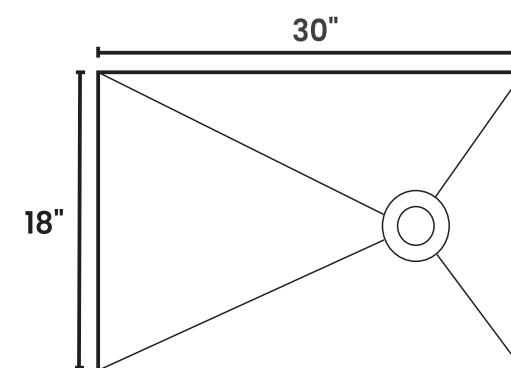

ROREX
THE ART OF UTILITY

ROREX
THE ART OF UTILITY

www.rorexindia.com

DETAILS

MODEL NAME : RX 1001
 MATERIAL : SS 304
 SIZE : L 750 W 450 H 225 (30*18*9 INCH)
 COLOR : PVD GUNBLACK (HONEY COMB)
 STEEL THICKNESS : 3MM + 1MM

MRP : 30,000 /-

RX 1001

INSTALLATION

Top Mount Flush Mount Under Mount

Accessories

DETAILS

MODEL NAME : RX 1002
MATERIAL : SS 304
SIZE : L 750 W 450 H 225 (30*18*9 INCH)
COLOR : SS BRUSHED (HONEY COMB)
STEEL THICKNESS : 3MM + 1MM

MRP : 25,000 /-

DETAILS

MODEL NAME : RX 1004
 MATERIAL : SS 304
 SIZE : 600*450*225MM (24*18*9 INCH)
 COLOR : SS BRUSHED (HONEY COMB)
 STEEL THICKNESS : 3MM + 1MM

INSTALLATION

Top Mount Flush Mount Under Mount