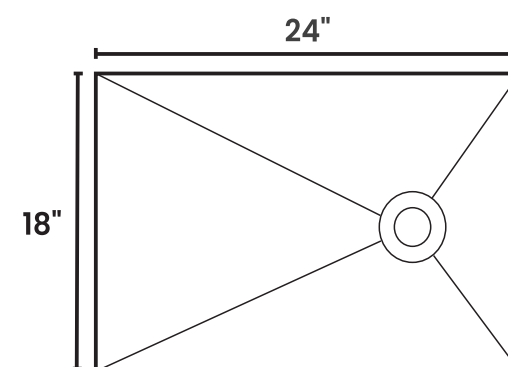

Top Mount   Flush Mount   Under Mount